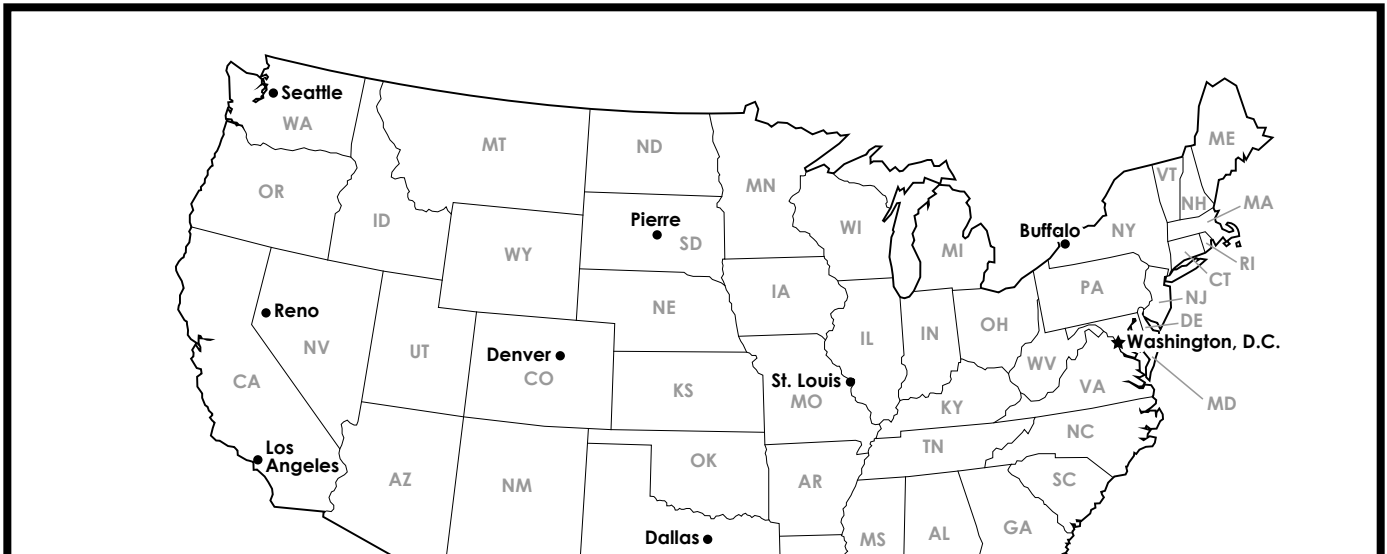

Name: _____

Using a Map Scale

~ PREVIEW ~

Please log in or register to download
the printable version of this worksheet.

2. What is the approximate distance from Dallas, TX to Denver, CO? _____
3. What is the approximate distance from Pierre, SD to Los Angeles, CA? _____
4. What is the approximate distance from St. Louis, MO to Reno, NV? _____
5. What is the approximate distance from Washington, DC to Seattle, WA? _____
6. If you flew from Buffalo, NY to St. Louis, MO and continued on by flying to Seattle, WA, then to Reno, NV then to Dallas, TX and then back to Buffalo, NY, what would be the total approximate miles traveled? _____

ANSWER KEY

Using a Map Scale

PREVIEW

Please log in or register to download
the printable version of this worksheet.

2. What is the approximate distance from Dallas, TX to Denver, CO? about 600 miles
3. What is the approximate distance from Pierre, SD to Los Angeles, CA? about 1,200 miles
4. What is the approximate distance from St. Louis, MO to Reno, NV? about 1,550 miles
5. What is the approximate distance from Washington, DC to Seattle, WA? about 2,300 miles
6. If you flew from Buffalo, NY to St. Louis, MO and continued on by flying to Seattle, WA, then to Reno, NV then to Dallas, TX and then back to Buffalo, NY, what would be the total approximate miles traveled? about 5,500 miles

about: $700 + 1,700 + 600 + 1,300 + 1,200 = 5,500$ miles