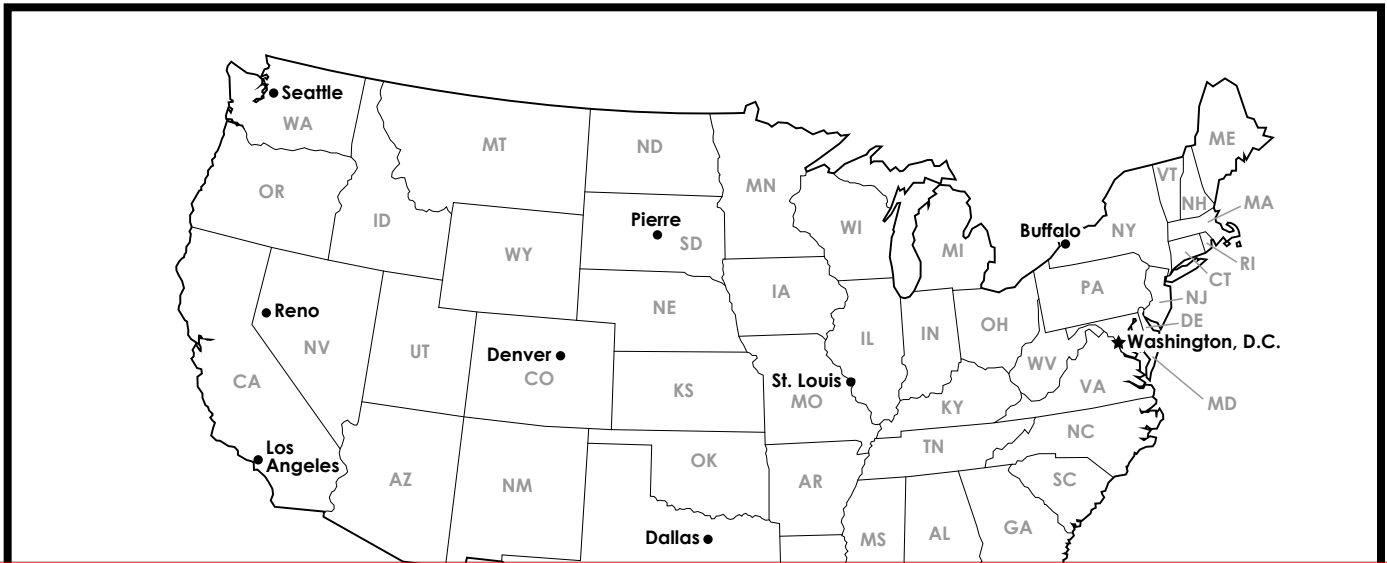

Name: _____

Using a Map Scale

~ PREVIEW ~

Please log in or register to download
the printable version of this worksheet.

2. What is the approximate distance from Dallas, TX to Denver, CO? _____
3. What is the approximate distance from Pierre, SD to Los Angeles, CA? _____
4. What is the approximate distance from St. Louis, MO to Reno, NV? _____
5. What is the approximate distance from Washington, DC to Seattle, WA? _____
6. If you flew from Buffalo, NY to St. Louis, MO and continued on by flying to Seattle, WA, then to Reno, NV then to Dallas, TX and then back to Buffalo, NY, what would be the total approximate miles traveled? _____

ANSWER KEY

Using a Map Scale

PREVIEW

Please log in or register to download
the printable version of this worksheet.

2. What is the approximate distance from Dallas, TX to Denver, CO? about 600 miles
3. What is the approximate distance from Pierre, SD to Los Angeles, CA? about 1,200 miles
4. What is the approximate distance from St. Louis, MO to Reno, NV? about 1,550 miles
5. What is the approximate distance from Washington, DC to Seattle, WA? about 2,300 miles
6. If you flew from Buffalo, NY to St. Louis, MO and continued on by flying to Seattle, WA, then to Reno, NV then to Dallas, TX and then back to Buffalo, NY, what would be the total approximate miles traveled? about 5,500 miles

about: $700 + 1,700 + 600 + 1,300 + 1,200 = 5,500$ miles