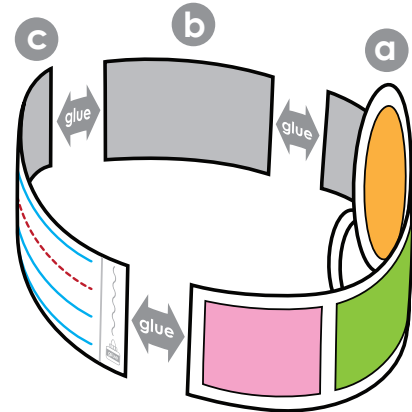

A large, empty rectangular box with a black border, intended for a drawing or writing.

# Preview

Please log in to download the printable version of this worksheet.

A writing area with four horizontal blue lines and a dashed red line in the middle, providing a guide for letter height. On the right side, there is a vertical grey bar with a wavy line and a glue stick icon labeled 'glue', and the word 'GLUE' written vertically below it.

# Blank Crown 1

**Step 1:** Print the crown on cardstock paper and cut along the bold black line.

**Step 2:** Color your crown. Then glue along the marked tabs and attach.

**Preview**  
Please log in to download  
the printable version of this worksheet.