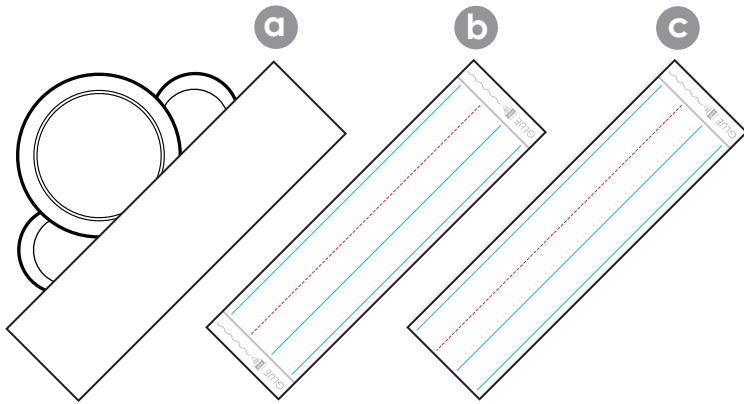

A large, empty rectangular box with a black border, intended for a drawing or writing.

# Preview

Please log in to download the printable version of this worksheet.

A writing area with four horizontal blue lines and a dashed red line in the middle, providing a guide for letter height. On the right side, there is a vertical grey bar with a wavy line and a glue stick icon labeled 'glue', and the word 'GLUE' written vertically below it.

# Blank Crown 1

**Step 1:** Print the crown on cardstock paper and cut along the bold black line.

**Step 2:** Color your crown. Then glue along the marked tabs and attach.

**Preview**  
Please log in to download  
the printable version of this worksheet.