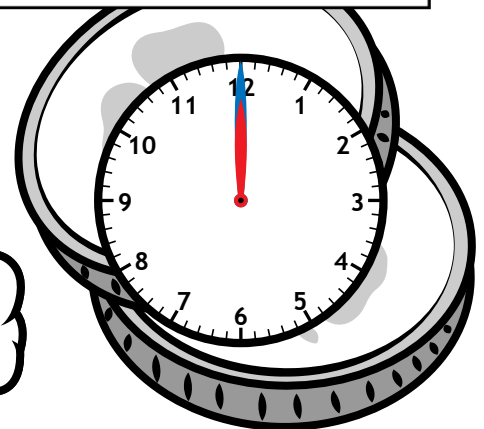

Name: _____

St. Patrick's Day Clocks

Write the time shown on the St. Patrick's Day clocks.

St. Patrick's Day Clocks

Write the time shown on the St. Patrick's Day clocks.

Preview

Please log in to download the printable version of this worksheet.

2:00

8:00

12:00