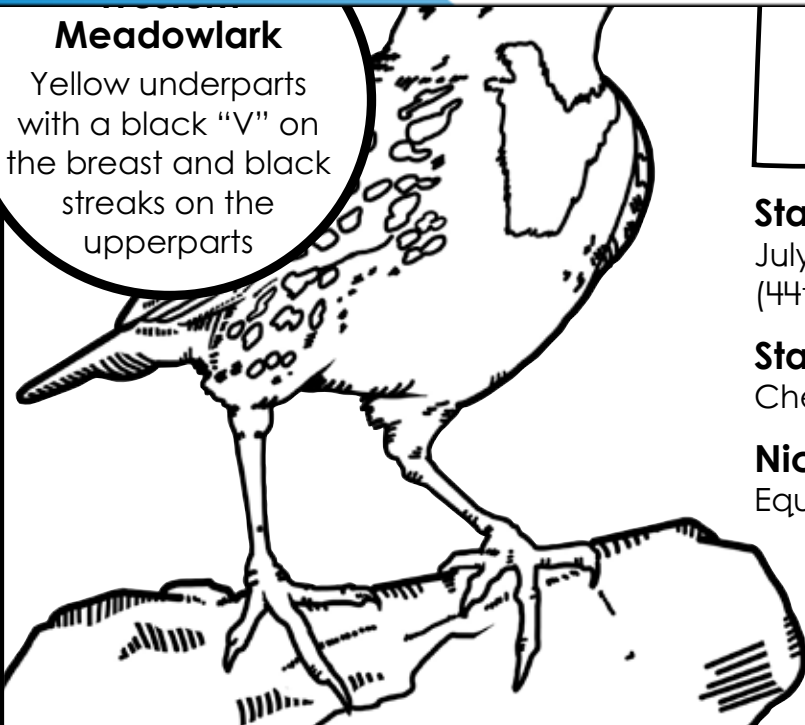

# Wyoming

**State Flag:**

State seal inside a silhouette of an American bison on a blue flag with a red and white outer stripe

## Preview

Please log in to download the printable version of this worksheet.

**Meadowlark**

Yellow underparts with a black "V" on the breast and black streaks on the upperparts

**Statehood:**

July 10, 1890  
(44th)