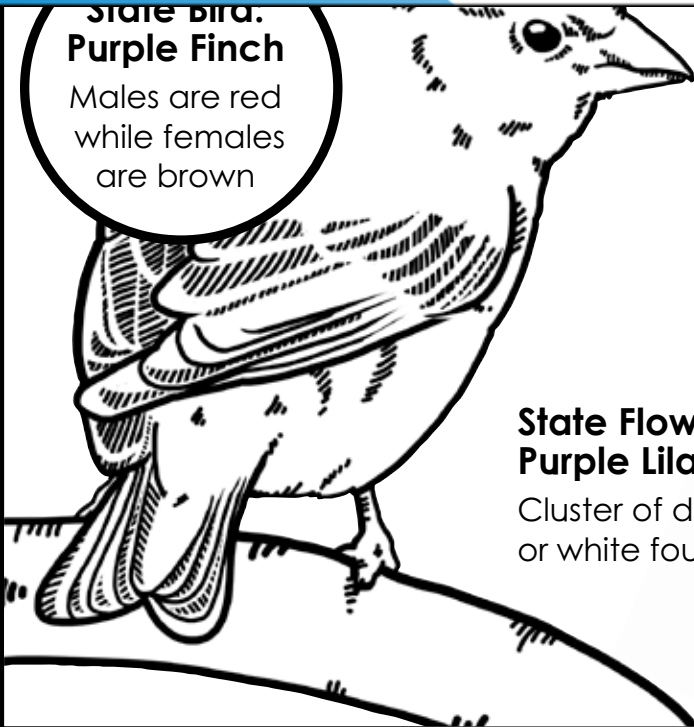

# New Hampshire

**State Flag:**  
State emblem  
on a blue  
background

## Preview

Please log in to download  
the printable version of this worksheet.

**State Bird:**  
**Purple Finch**

Males are red  
while females  
are brown

Concord

**Nickname:**

The White Mountain State

**State Flower:**  
**Purple Lilac**

Cluster of dense purple  
or white four petal blooms