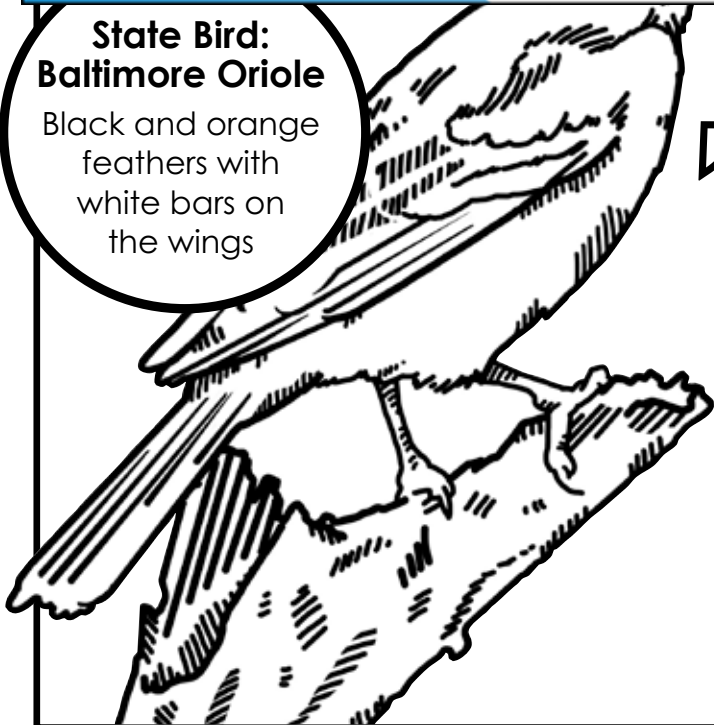

Name: _____

Maryland

State Flag:

Black and gold coat of arms from the Calvert line plus the red and white coat of arms of the Cross-land family

Preview

Please log in to download the printable version of this worksheet.

**State Bird:
Baltimore Oriole**

Black and orange feathers with white bars on the wings

Statehood:

April 28, 1788
(7th)

State Capital:

Annapolis

Nickname:

The Old Line State

State Flower:

Black-Eyed Susan

Daisy with yellow petals and a dark purple center