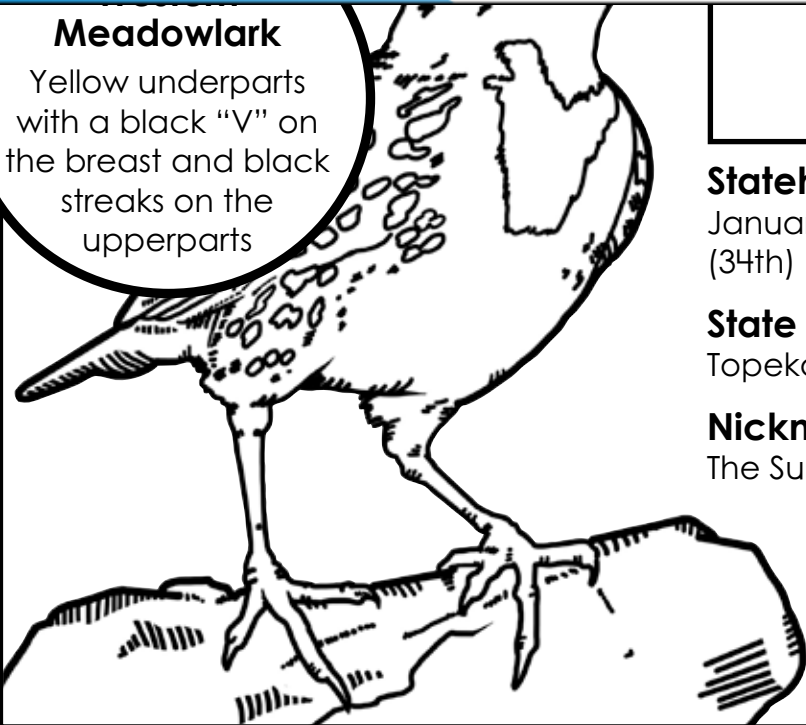

Name: _____

Kansas

State Flag:

State seal with a sunflower on a blue background

Preview

Please log in to download the printable version of this worksheet.

Meadowlark
Yellow underparts with a black "V" on the breast and black streaks on the upperparts

Bright yellow petals with a large brown center

Statehood:
January 29, 1861 (34th)
State Capital:
Topeka
Nickname:
The Sunflower State