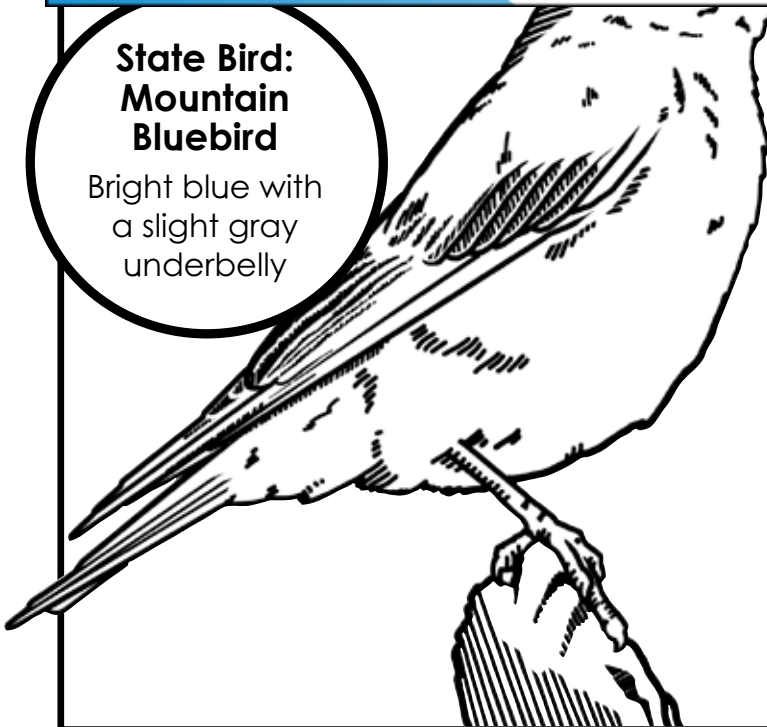

Name: _____

Idaho

State Flag:

State seal
on a blue
background

Preview

Please log in to download
the printable version of this worksheet.

State Bird: Mountain Bluebird

Bright blue with
a slight gray
underbelly

four white petals
and a yellow center

Statehood:

July 3, 1890 (43rd)

State Capital:

Boise

Nickname:

Gem State