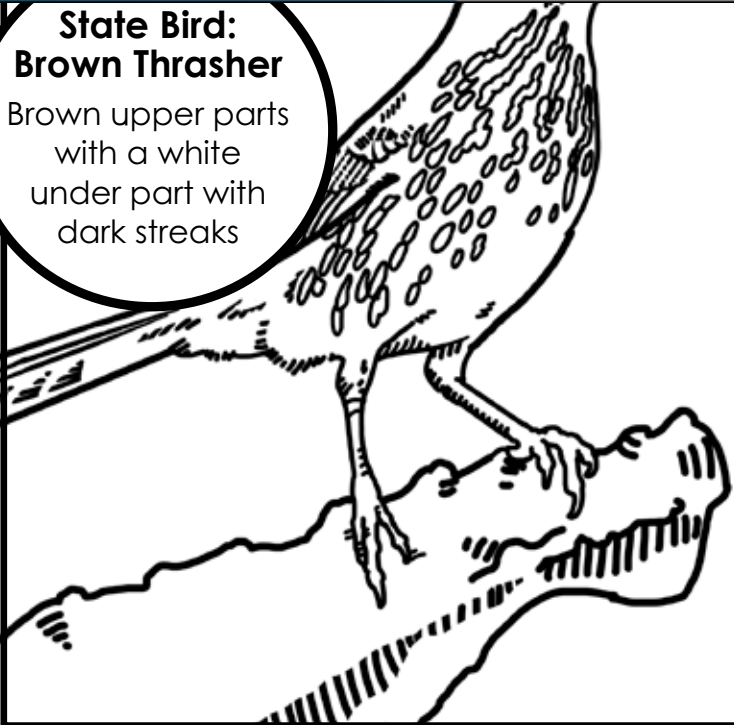

Name: _____

Georgia

State Flag:

Three stripes of red-white-red, featuring a ring of 13 white stars on a blue background and the state's coat of arms in gold

Preview

Please log in to download the printable version of this worksheet.

**State Bird:
Brown Thrasher**
Brown upper parts with a white under part with dark streaks

Statehood:
January 2, 1788
(4th)

State Capital:
Atlanta

Nickname:
The Peach State

**State Flower:
Cherokee Rose**
A white fragrant rose