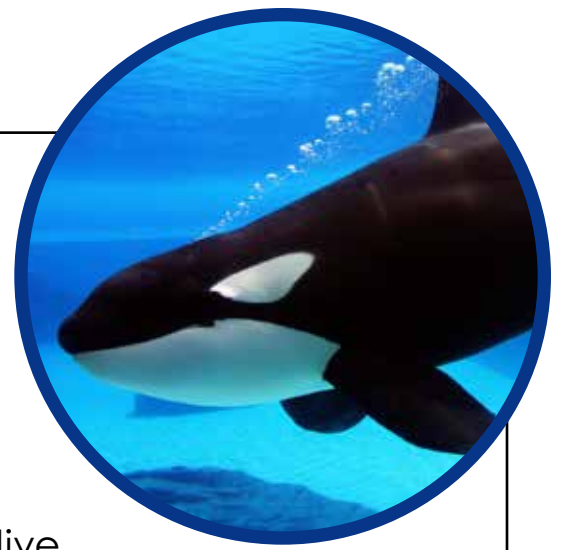

# Killer Whales

A Killer Whale is also known as an Orca. It is black and white and usually found near polar ice regions.

The males are up to 30 feet long and can live between 50-60 years. Females are 15 feet in length and can live between 60-80 years.