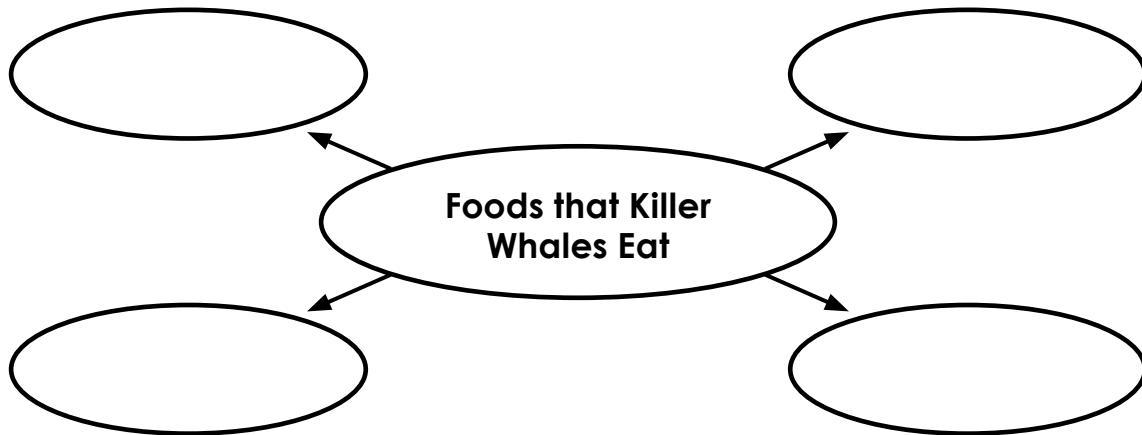

A Killer Whale is also known as an Orca. It is black and white and usually found near polar ice regions.

The males are up to 30 feet long and can live between 50-60 years. Females are 15 feet in length and can live between 60-80 years.

Killer Whales eat dolphins, penguins, fish, and squid.

Preview

Please log in to download the printable version of this worksheet.

3. Which is longer in size: a male or female Killer Whale? _____

4. Which lives longer: a male or female Killer Whale? _____

5. Complete the graphic organizer.