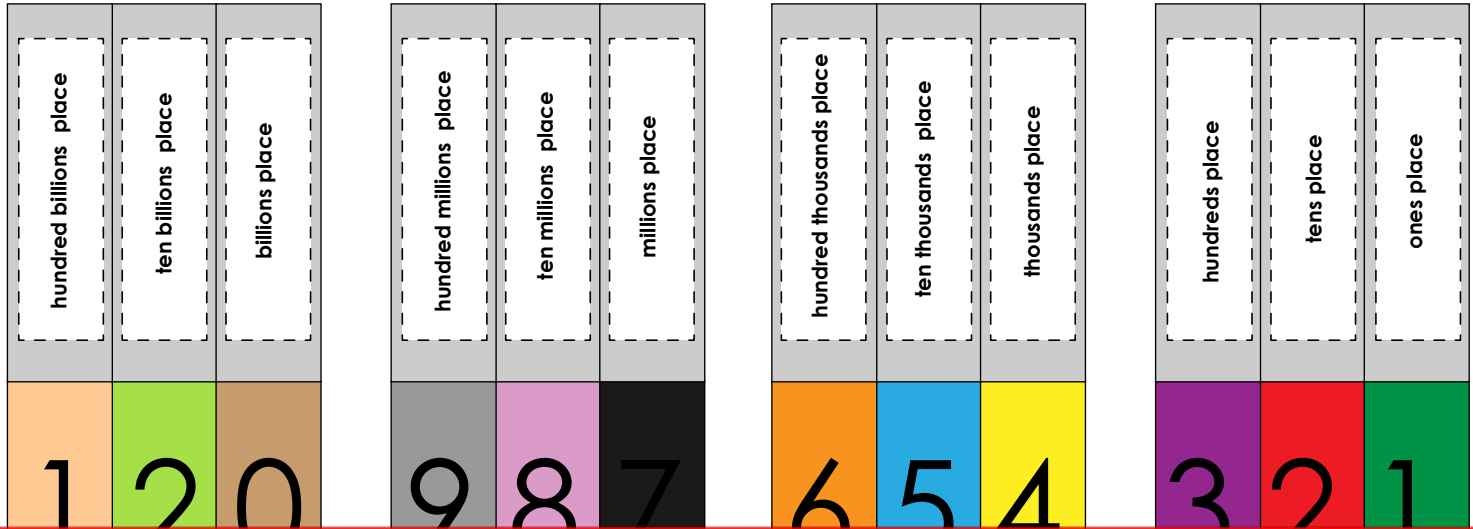

# Place Value Color, Cut and Glue

											
1	2	0	9	8	7	6	5	4	3	2	1

## ~ PREVIEW ~

Please log in or register to download the printable version of this worksheet.

Color the digit in the **hundred millions place** gray.

Color the digit in the **tens place** red.

Color the digit in the **hundred thousands place** orange.

Color the digit in the **ten thousands place** blue.

Cut out the word boxes below and glue them over the correct digits in the number above.

ten thousands place	ones place	billions place	hundred thousands place	millions place	ten billions place	ten millions place	thousands place	hundreds place	hundred billions place	tens place	hundred millions place
---------------------	------------	----------------	-------------------------	----------------	--------------------	--------------------	-----------------	----------------	------------------------	------------	------------------------

## Place Value Color, Cut and Glue