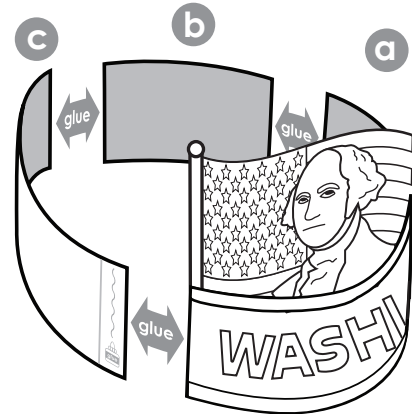

Washington

Preview
Please log in to download
the printable version of this worksheet.

President's Day

Step 1: Print the crown on cardstock paper and cut along the bold black line.

Step 2: Color your crown. Then glue along the marked tabs and attach.