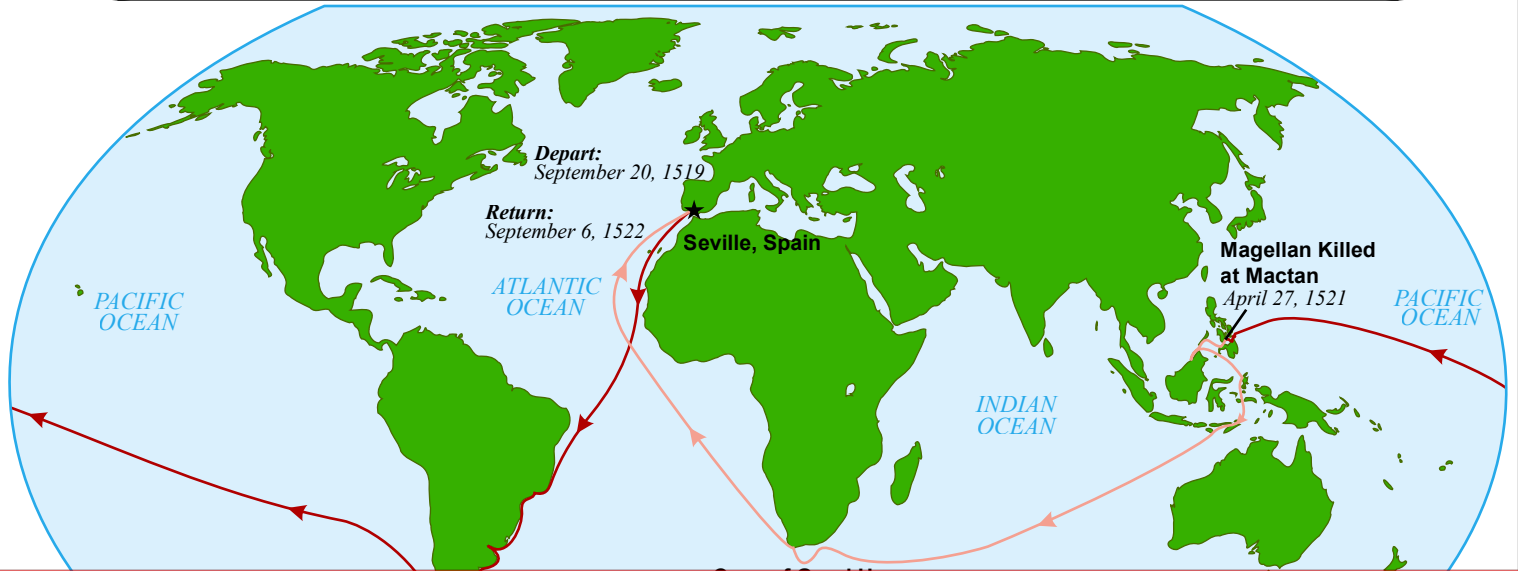

# Exploration Route of Ferdinand Magellan

## ~ PREVIEW ~

Please log in or register to download the printable version of this worksheet.

- a. about six months  
b. about a year  
c. about two years  
d. about three years

3. When Magellan died on Mactan Island, who took over as head of the expedition? \_\_\_\_\_

4. From the time they left Seville, how long did it take Magellan's crew to return from the expedition?

- a. about six months  
b. about a year  
c. about two years  
d. about three years

5. Which sentence would probably be true, according to the information on the map?

- a. Magellan sailed all the way around the world.  
b. Magellan was born in Seville, Spain.  
c. When Magellan was killed, he had nearly completed his expedition.  
d. Some members of Magellan's crew sailed all the way around the world.