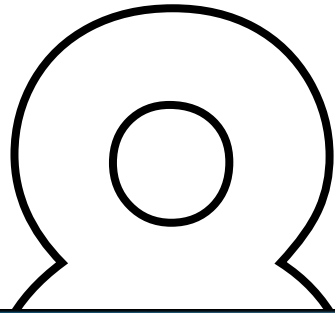

Name: _____

Preview

Please log in to download the printable version of this worksheet.