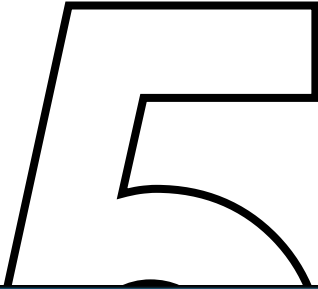

Name: _____

Preview
Please log in to download
the printable version of this worksheet.