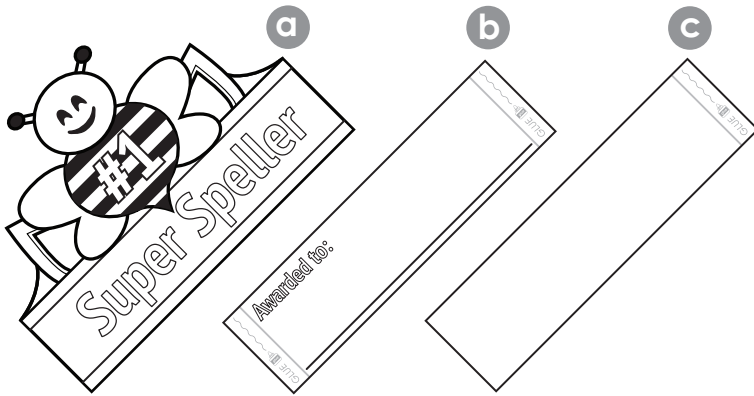

# Super Speller

**Preview**  
Please log in to download  
the printable version of this worksheet.

# Super Speller Crown

**Step 1:** Print the crown on cardstock paper and cut along the bold black line.

**Step 2:** Color your crown. Then glue along the marked tabs and attach.

**Preview**  
Please log in to download the printable version of this worksheet.

The banner features a cartoon superhero character with a red cape and a blue suit, flying through a blue sky with white clouds. The character has a shield on his chest with the letters "MJS".