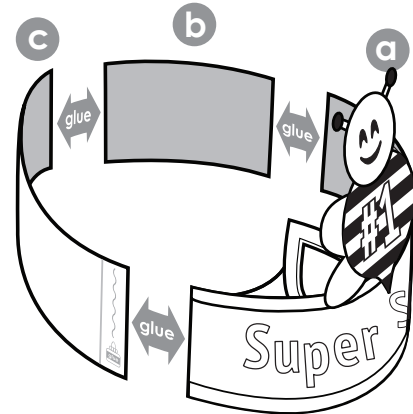

# Super Speller

**Preview**  
Please log in to download  
the printable version of this worksheet.

# Super Speller Crown

**Step 1:** Print the crown on cardstock paper and cut along the bold black line.

**Step 2:** Color your crown. Then glue along the marked tabs and attach.

**Preview**  
Please log in to download the printable version of this worksheet.

The banner features a cartoon superhero character with a red cape and a blue suit, flying through a blue sky with white clouds. The character has a shield on his chest with the letters "MJS".