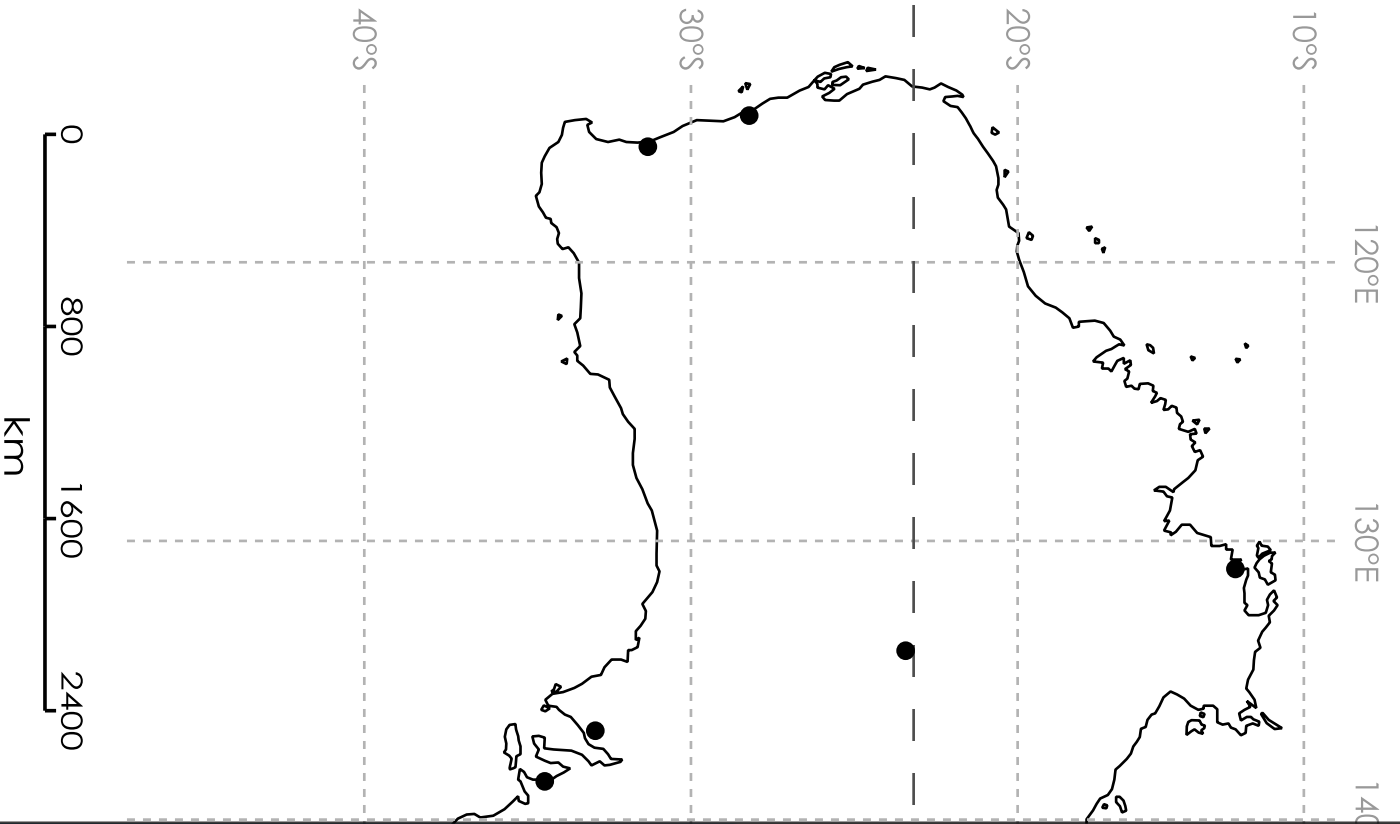

Australia

Preview

Please log in to download the printable version of this worksheet.