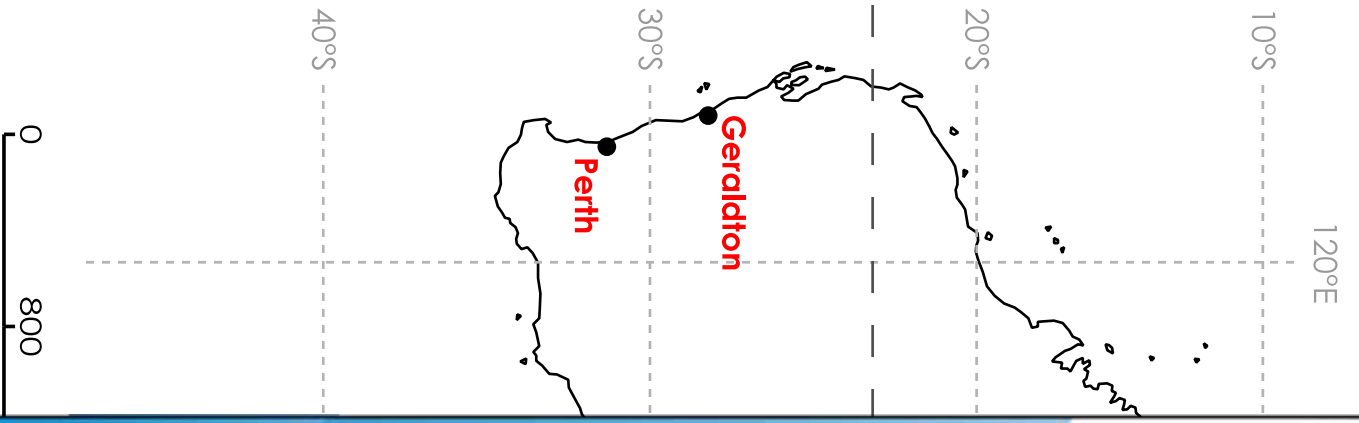

c. Canberra, Australia  
**35°S, 149°E**

d. Perth, Australia  
**32°S, 116°E**

e. Whyalla, Australia

f. Wellington, New Zealand

# Preview

Please log in to download  
the printable version of this worksheet.

**27°S, 153°E**

**29°S, 168°E**

k. Invercargill, New Zealand  
**46°S, 168°E**

l. Sydney, Australia  
**34°S, 151°E**

m. Darwin, Australia  
**12°S, 131°E**

n. Rockhampton, Australia  
**23°S, 150°E**

o. Alice Springs, Australia  
**23°S, 134°E**

p. Townsville, Australia  
**19°S, 146°E**