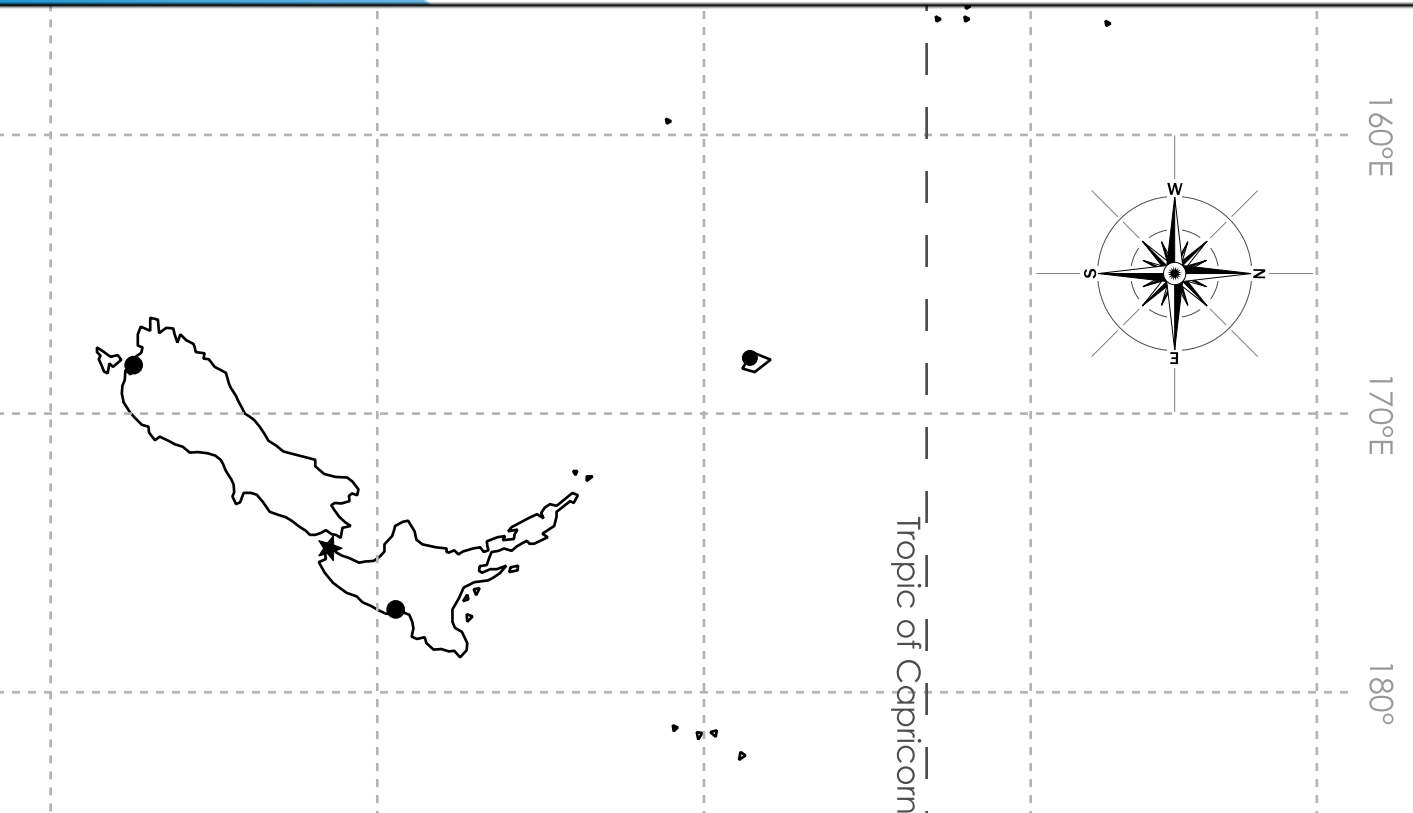

Australia

Preview

Please log in to download the printable version of this worksheet.

Zealand