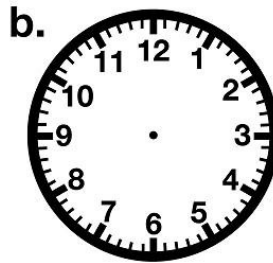

Name: \_\_\_\_\_

Time to the Nearest 5 Minutes

# Telling Time

To the Nearest 5 Minutes

Draw hands on each clock face to show the given time.  
Be sure the hour hands are shorter than the minute hands.

6:10

4:25

12:40

5:30

7:50