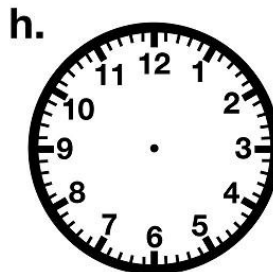

Name: _____

Time to the Nearest 5 Minutes

Telling Time

To the Nearest 5 Minutes

Draw hands on each clock face to show the given time.
Be sure the hour hands are shorter than the minute hands.

6:10

4:25

12:40

5:30

7:50

11:05

2:15

3:20

8:55