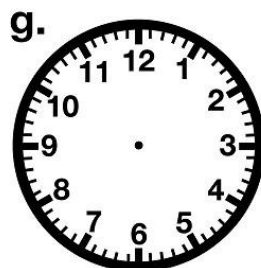

Name: _____

Time to the Nearest 5 Minutes

Telling Time

To the Nearest 5 Minutes

Draw hands on each clock face to show the given time.
Be sure the hour hands are shorter than the minute hands.

6:10

4:25

12:40

5:30

7:50

11:05

2:15

3:20

8:55