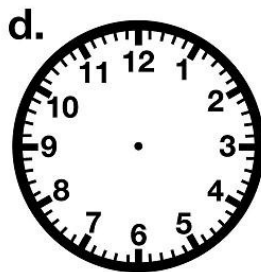

# Telling Time

To the Nearest 5 Minutes

Draw hands on each clock face to show the given time.  
Be sure the hour hands are shorter than the minute hands.

6:10

4:25

12:40

5:30

7:50