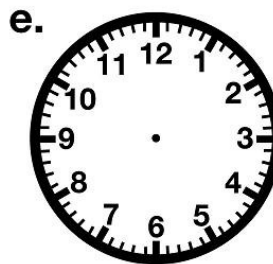

# Telling Time

To the Nearest 5 Minutes

Draw hands on each clock face to show the given time.  
Be sure the hour hands are shorter than the minute hands.

6:10

4:25

12:40

5:30

7:50