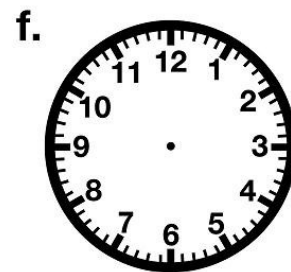

# Telling Time

To the Nearest 5 Minutes

Draw hands on each clock face to show the given time.  
Be sure the hour hands are shorter than the minute hands.

6:10

4:25

12:40

5:30

7:50