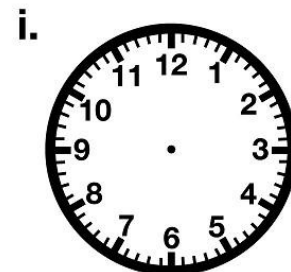

Name: _____

Time to the Nearest 5 Minutes

Telling Time

To the Nearest 5 Minutes

Draw hands on each clock face to show the given time.
Be sure the hour hands are shorter than the minute hands.

6:10

4:25

12:40

5:30

7:50

11:05

2:15

3:20

8:55