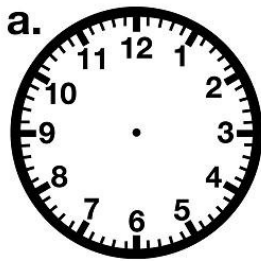

Name: \_\_\_\_\_

Time to the Nearest 5 Minutes

# Telling Time

To the Nearest 5 Minutes

Draw hands on each clock face to show the given time.  
Be sure the hour hands are shorter than the minute hands.

6:10

4:25

12:40

5:30

7:50