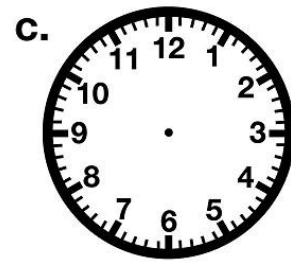

# Telling Time

To the Nearest 5 Minutes

Draw hands on each clock face to show the given time.  
Be sure the hour hands are shorter than the minute hands.

6:10

4:25

12:40

5:30

7:50