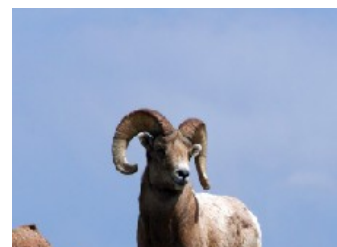

ANSWER KEY

Bighorn Sheep

By Guy Belleranti