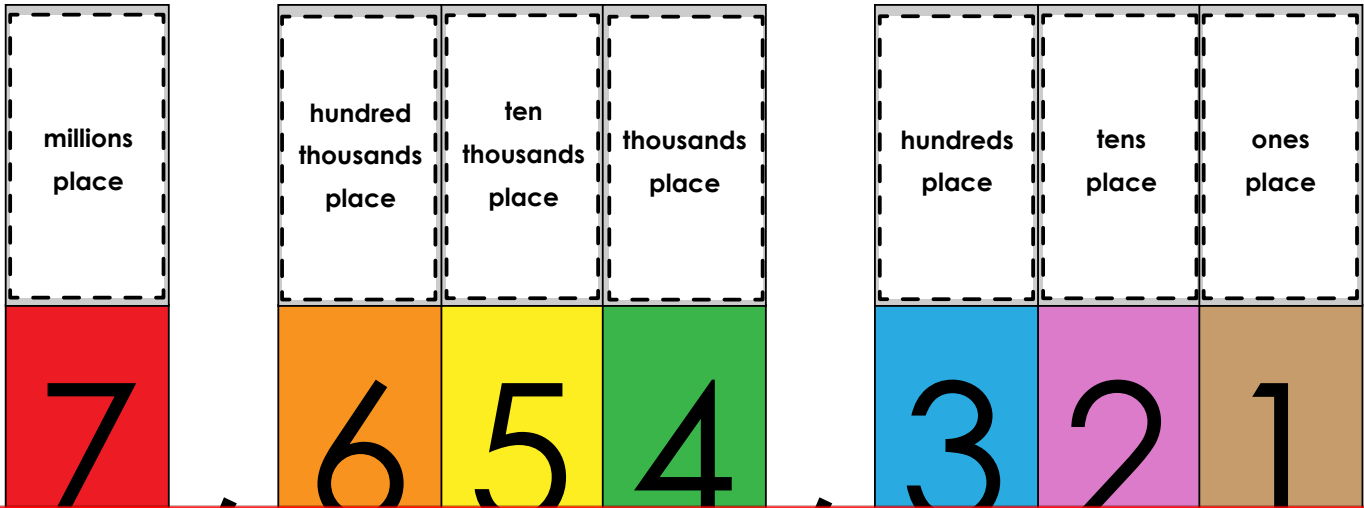

Name: _____

Place Value Color, Cut and Glue

Glue	Glue	Glue	Glue	Glue	Glue	Glue
7	6	5	4	3	2	1

~ PREVIEW ~

Please log in or register to download the printable version of this worksheet.

Color the digit in the **ten thousands place** yellow.

Color the digit in the **thousands place** green.

Color the digit in the **tens place** purple.

Cut out the word boxes below and glue them over the correct digits in the number above.

ten thousands place	millions place	tens place	hundred thousands place	ones place	thousands place	hundreds place
---------------------	----------------	------------	-------------------------	------------	-----------------	----------------

Place Value Color, Cut and Glue

~ PREVIEW ~

Please log in or register to download the printable version of this worksheet.

- Color the digit in the **ten thousands place** yellow.
- Color the digit in the **thousands place** green.
- Color the digit in the **tens place** purple.