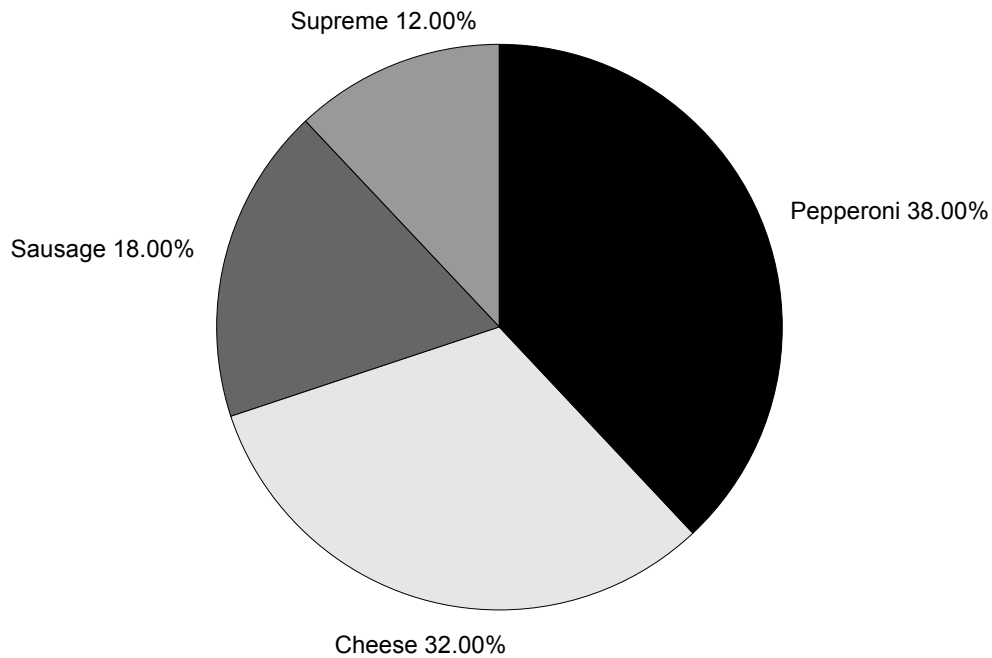

Name: _____

Reading a Pie Graph

Favorite Types of Pizza

1. Of the people who took the survey, what pizza topping do most people prefer? 1. _____
2. What percentage of people surveyed like supreme pizza the best? 2. _____
3. What percentage liked cheese pizza the best? 3. _____
4. Did more or less than half of the people surveyed like pepperoni pizza the best? 4. _____
5. Did more or less than one-fourth of the people surveyed like sausage pizza the best? 5. _____
6. Did more or less than one-fourth of the people surveyed like cheese pizza the best? 6. _____
7. Which type of pizza would you have chosen? 7. _____

Reading a Pie Graph: Answer Key

Favorite Types of Pizza

1. Of the people who took the survey, what pizza topping do most people prefer? 1. pepperoni
2. What percentage of the people surveyed liked supreme pizza the best? 2. 12%
3. What percentage liked cheese pizza the best? 3. 32%
4. Did more or less than half of the people surveyed like pepperoni pizza the best? 4. less than half
5. Did more or less than one-fourth of the people surveyed like sausage pizza the best? 5. less than one-fourth
6. Did more or less than one-fourth of the people surveyed like cheese pizza the best? 6. more than one-fourth
7. Which type of pizza would you have chosen? 7. answers will vary