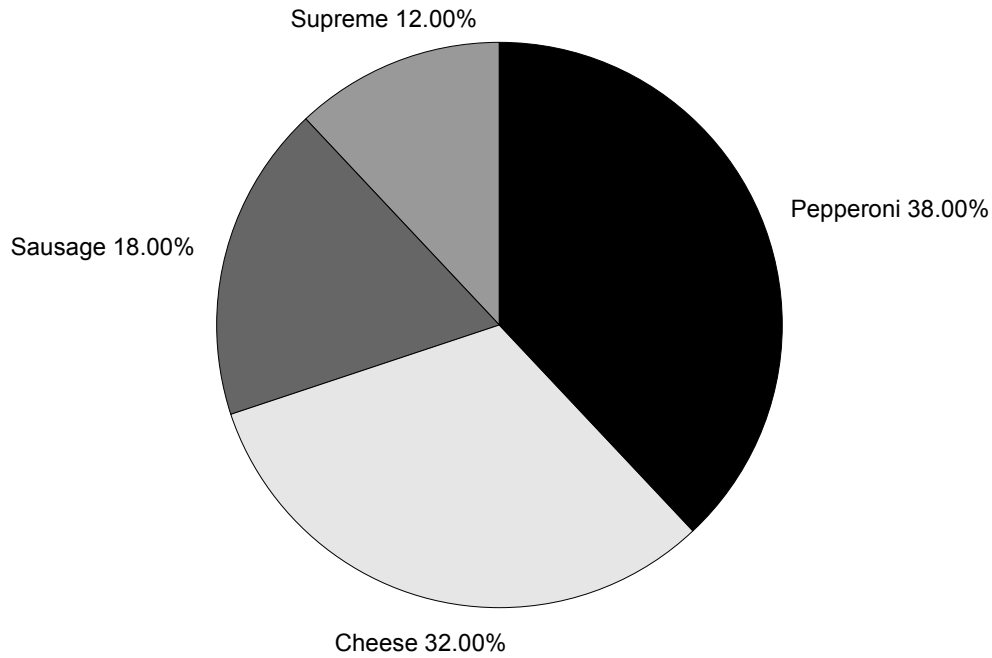

Name: _____

Reading a Pie Graph

Favorite Types of Pizza

1. Of the people who took the survey, what pizza topping do most people prefer? 1. _____
2. What percentage of people surveyed like supreme pizza the best? 2. _____
3. What percentage liked cheese pizza the best? 3. _____
4. Did more or less than half of the people surveyed like pepperoni pizza the best? 4. _____
5. Did more or less than one-fourth of the people surveyed like sausage pizza the best? 5. _____
6. Did more or less than one-fourth of the people surveyed like cheese pizza the best? 6. _____
7. Which type of pizza would you have chosen? 7. _____

Reading a Pie Graph: Answer Key

Favorite Types of Pizza

1. Of the people who took the survey, what pizza topping do most people prefer? 1. pepperoni
2. What percentage of the people surveyed liked supreme pizza the best? 2. 12%
3. What percentage liked cheese pizza the best? 3. 32%
4. Did more or less than half of the people surveyed like pepperoni pizza the best? 4. less than half
5. Did more or less than one-fourth of the people surveyed like sausage pizza the best? 5. less than one-fourth
6. Did more or less than one-fourth of the people surveyed like cheese pizza the best? 6. more than one-fourth
7. Which type of pizza would you have chosen? 7. answers will vary