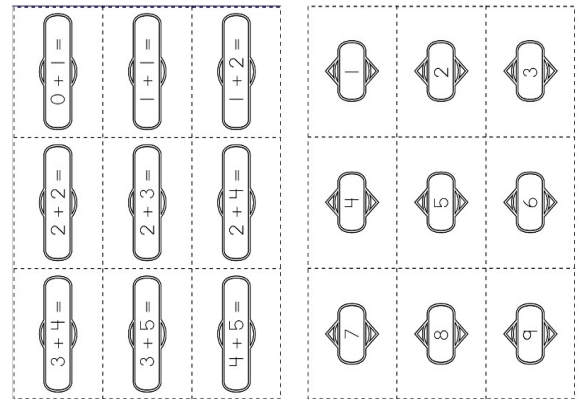

Addition Memory Match Game

This game is played like the memory match card game that many children are familiar with. It is designed to reinforce their understanding of basic addition.

Materials:

Addition fact cards and number cards (pages 2-5)

Set up:

Copy th

Cut the

Laminat

Note: L

How to Play:

Lay all of the cards upside-down on the table and mix them up.

Players will try to flip pairs of matching cards.

example: The "5+6" card matches the "11" card

Player 1 flips two cards. If the cards match, he or she gets to keep both cards. If the cards do not match, then the cards are flipped back upside-down.

Then, player 2 gets a turn to try to flip matching cards. Players alternate until all cards have been removed from the game.