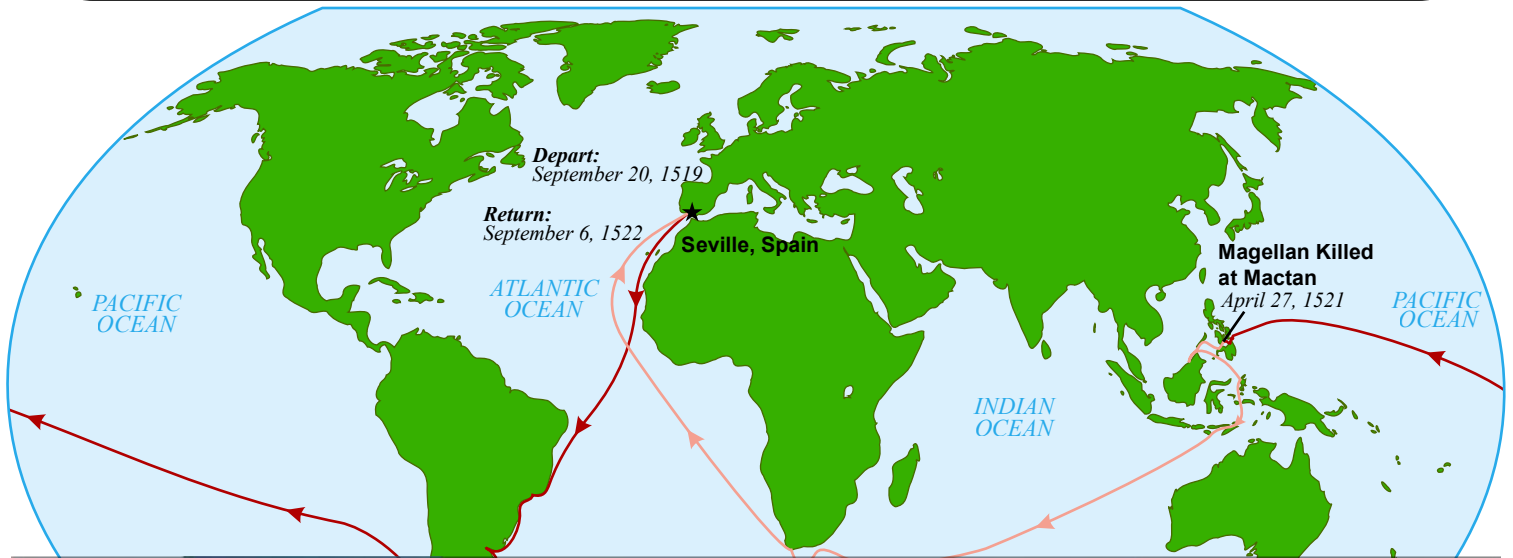

ANSWER KEY

Exploration Route of Ferdinand Magellan