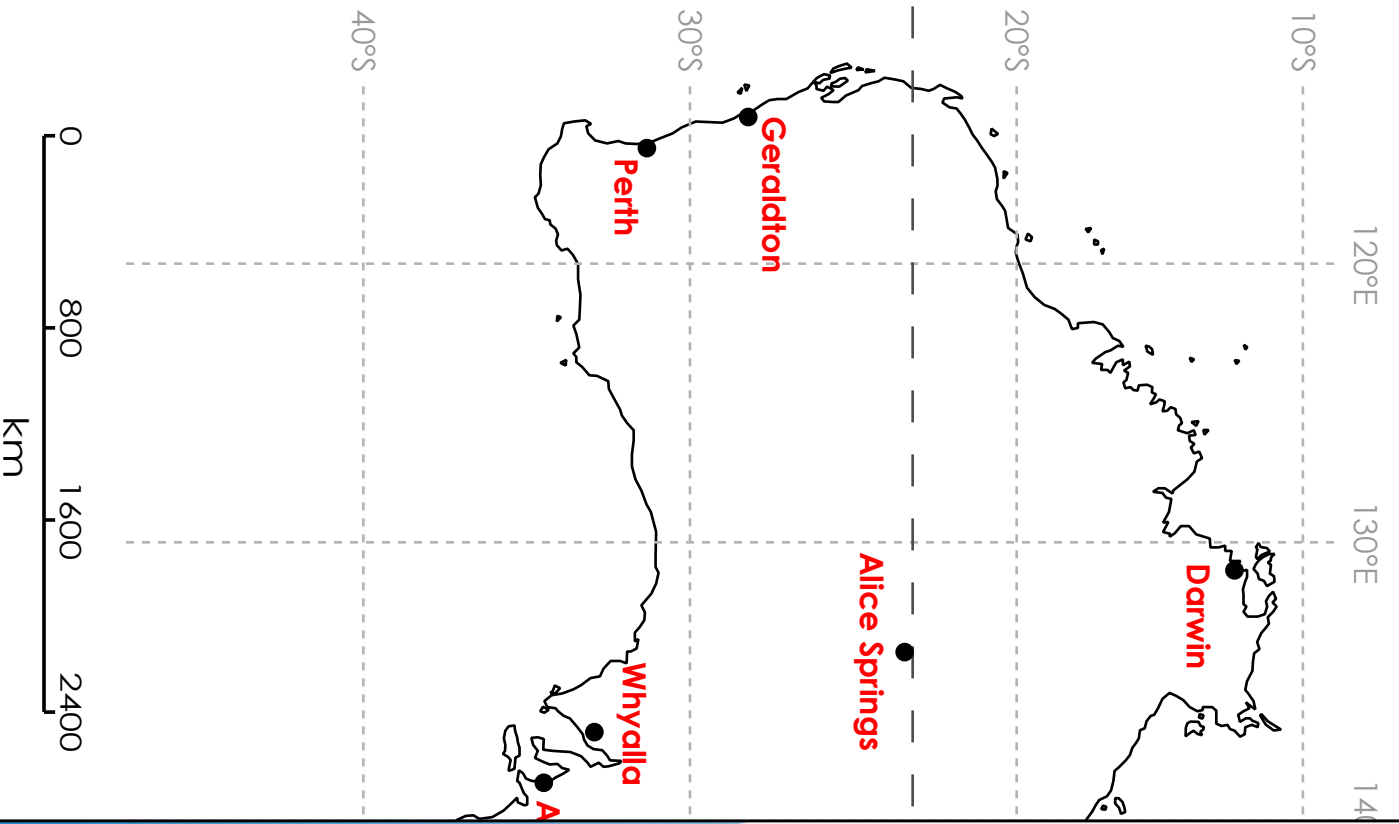

Australia

Preview

Please log in to download the printable version of this worksheet.