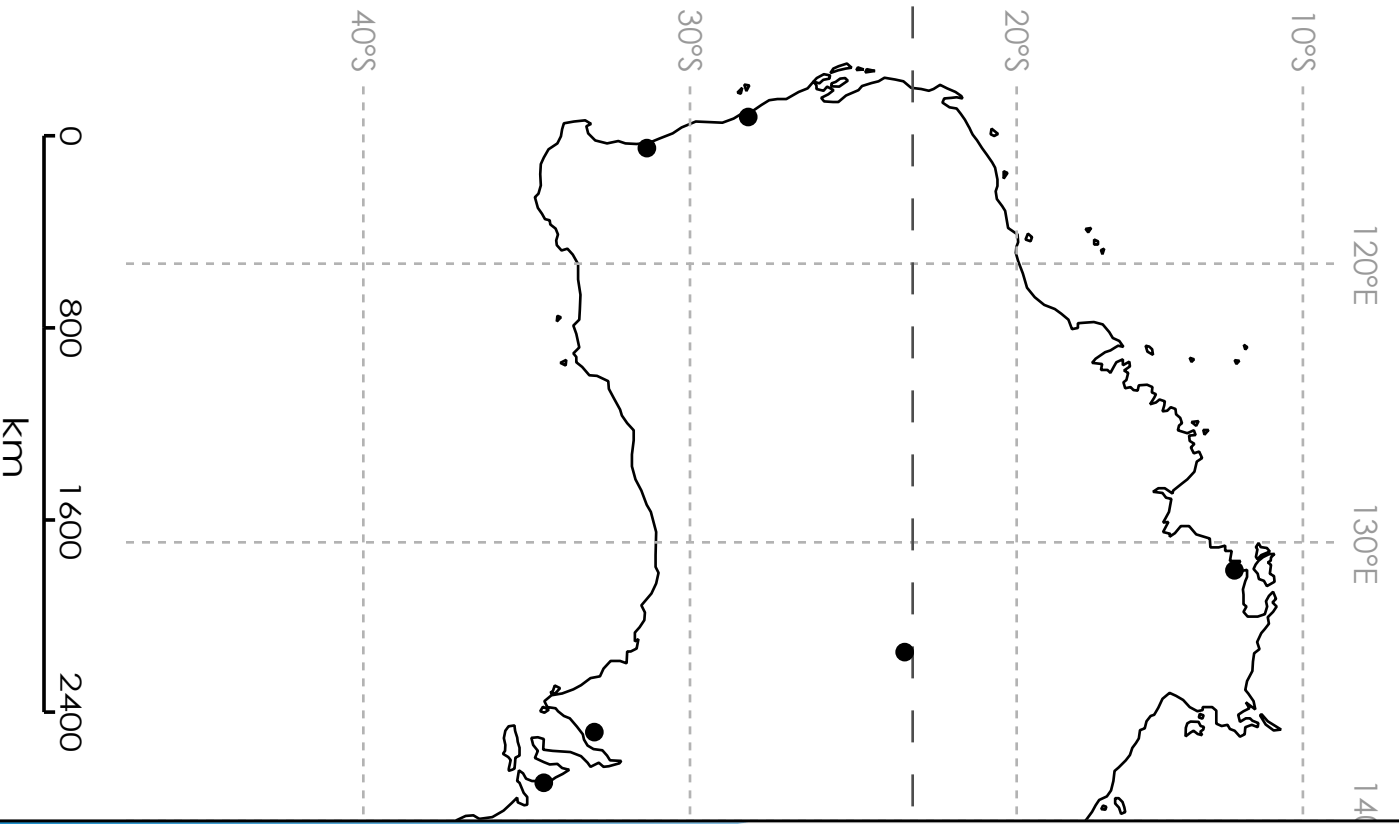

Australia

Preview

Please log in to download the printable version of this worksheet.