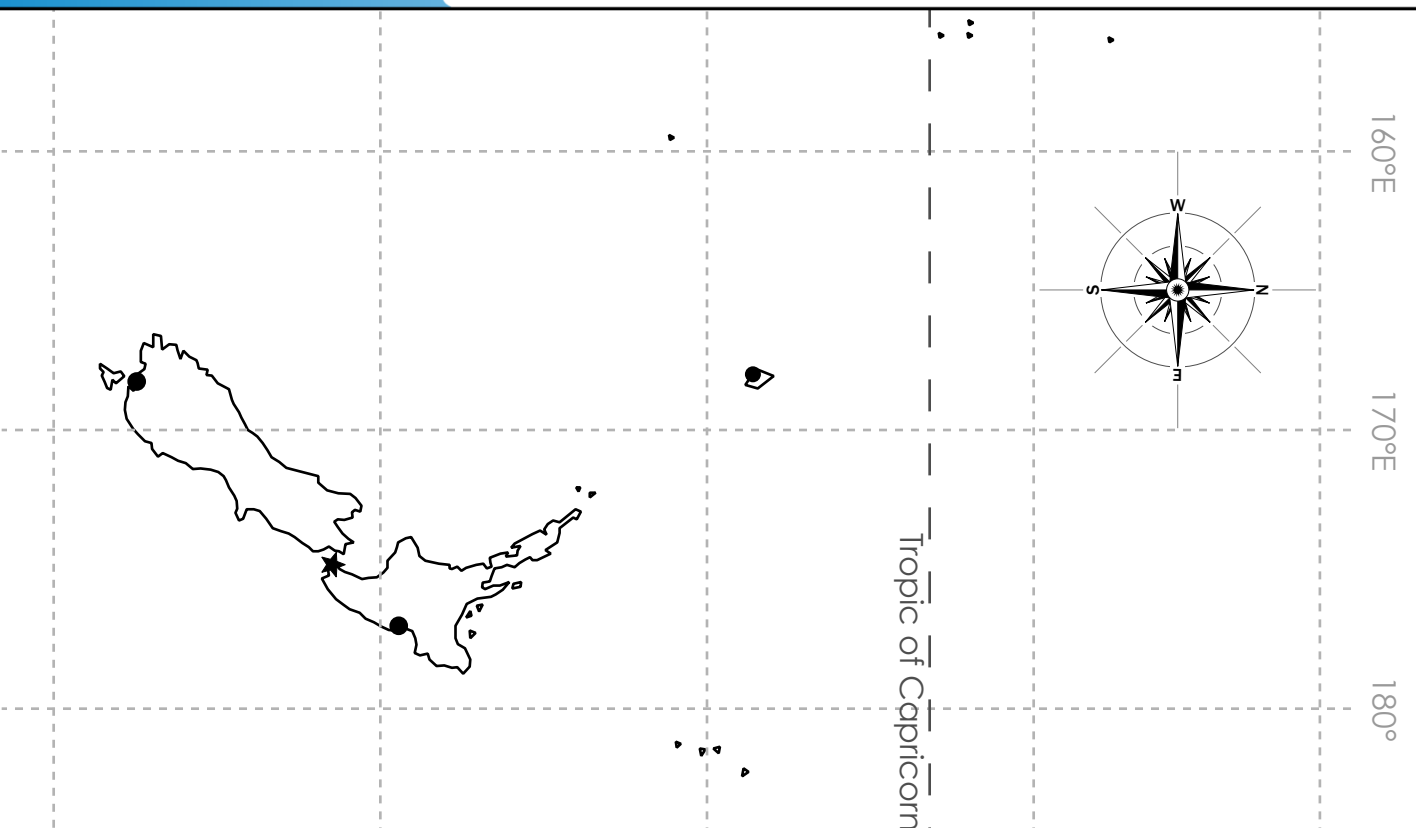

Australia

Preview

Please log in to download the printable version of this worksheet.

Zealand